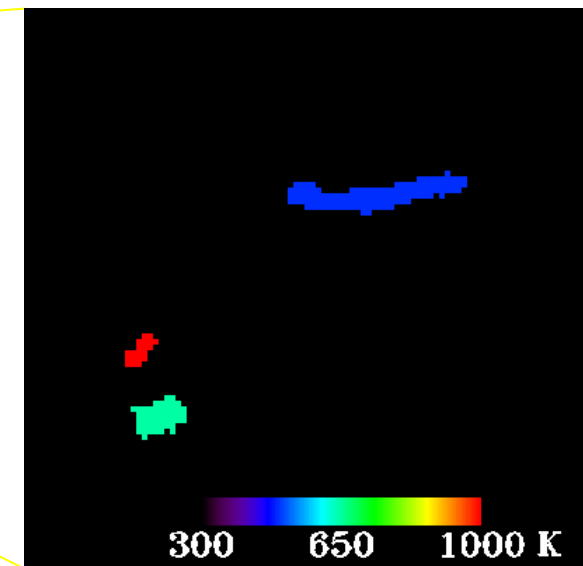

Etna eruption (BIRD, 2 November 2002)

Effective lava temperature

Red: MIR, Green: TIR, Blue: NIR

Etna eruption (BIRD, 3 November 2002)

Effective lava temperature

Red: MIR, Green: TIR, Blue: NIR