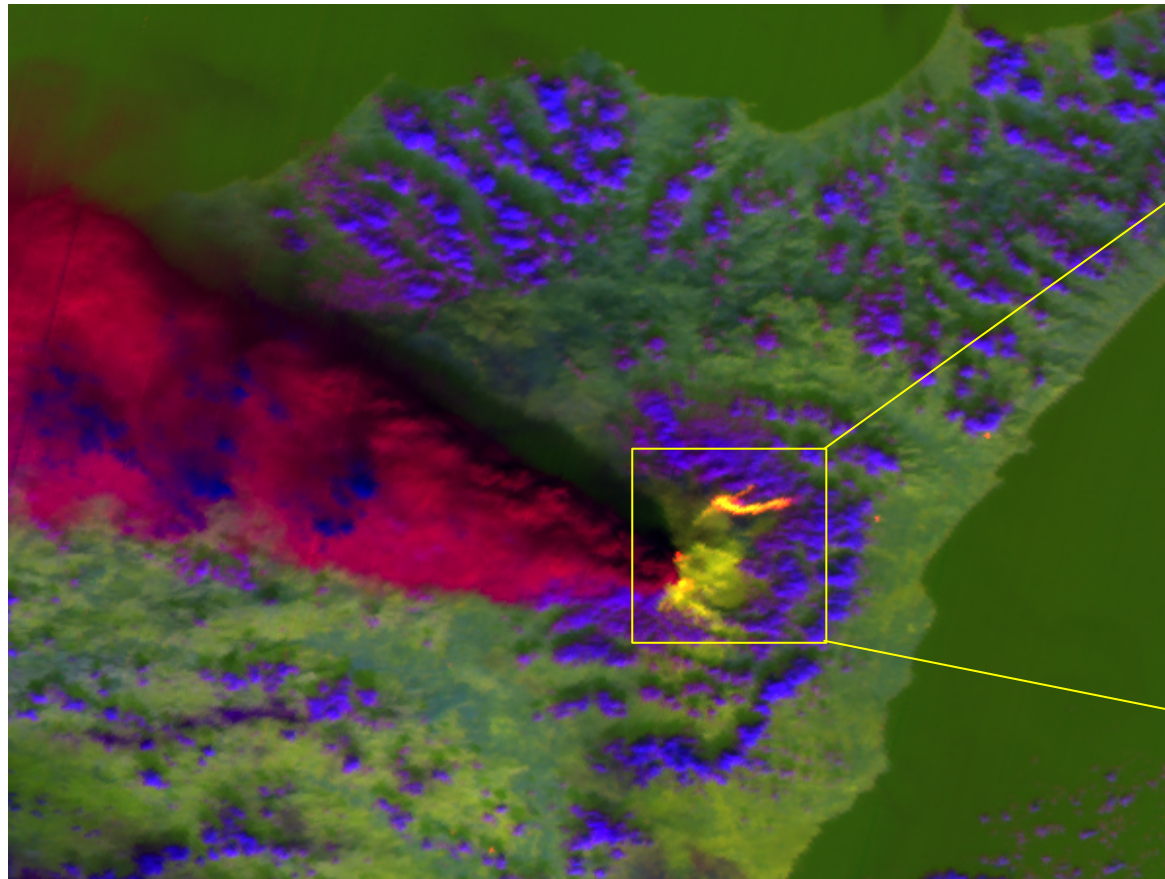

Etna eruption (BIRD, 2 November 2002)

Effective lava temperature

Red: MIR, Green: TIR, Blue: NIR

Etna eruption (BIRD, 3 November 2002)

Effective lava temperature

Red: MIR, Green: TIR, Blue: NIR