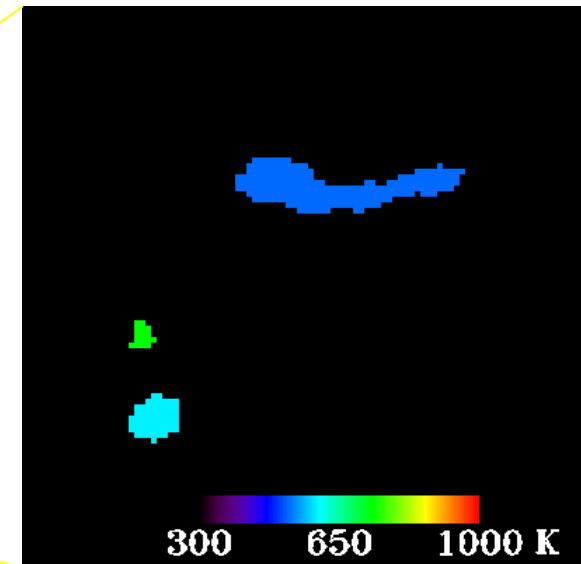

Etna eruption (BIRD, 2 November 2002)

Effective lava temperature

Red: MIR, Green: TIR, Blue: NIR

Etna eruption (BIRD, 3 November 2002)

Effective lava temperature

Red: MIR, Green: TIR, Blue: NIR