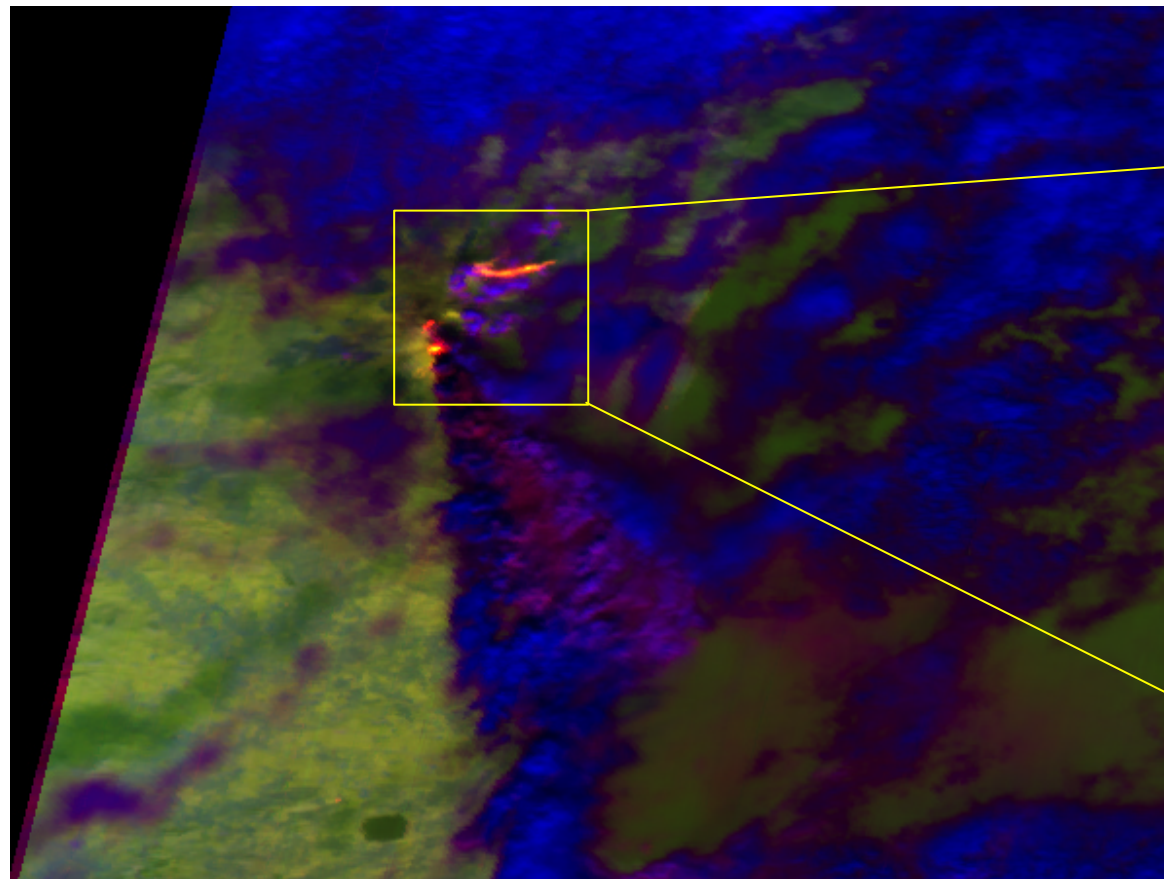

Etna eruption (BIRD, 2 November 2002)

Effective lava temperature

Red: MIR, Green: TIR, Blue: NIR

Etna eruption (BIRD, 3 November 2002)

Effective lava temperature

Red: MIR, Green: TIR, Blue: NIR