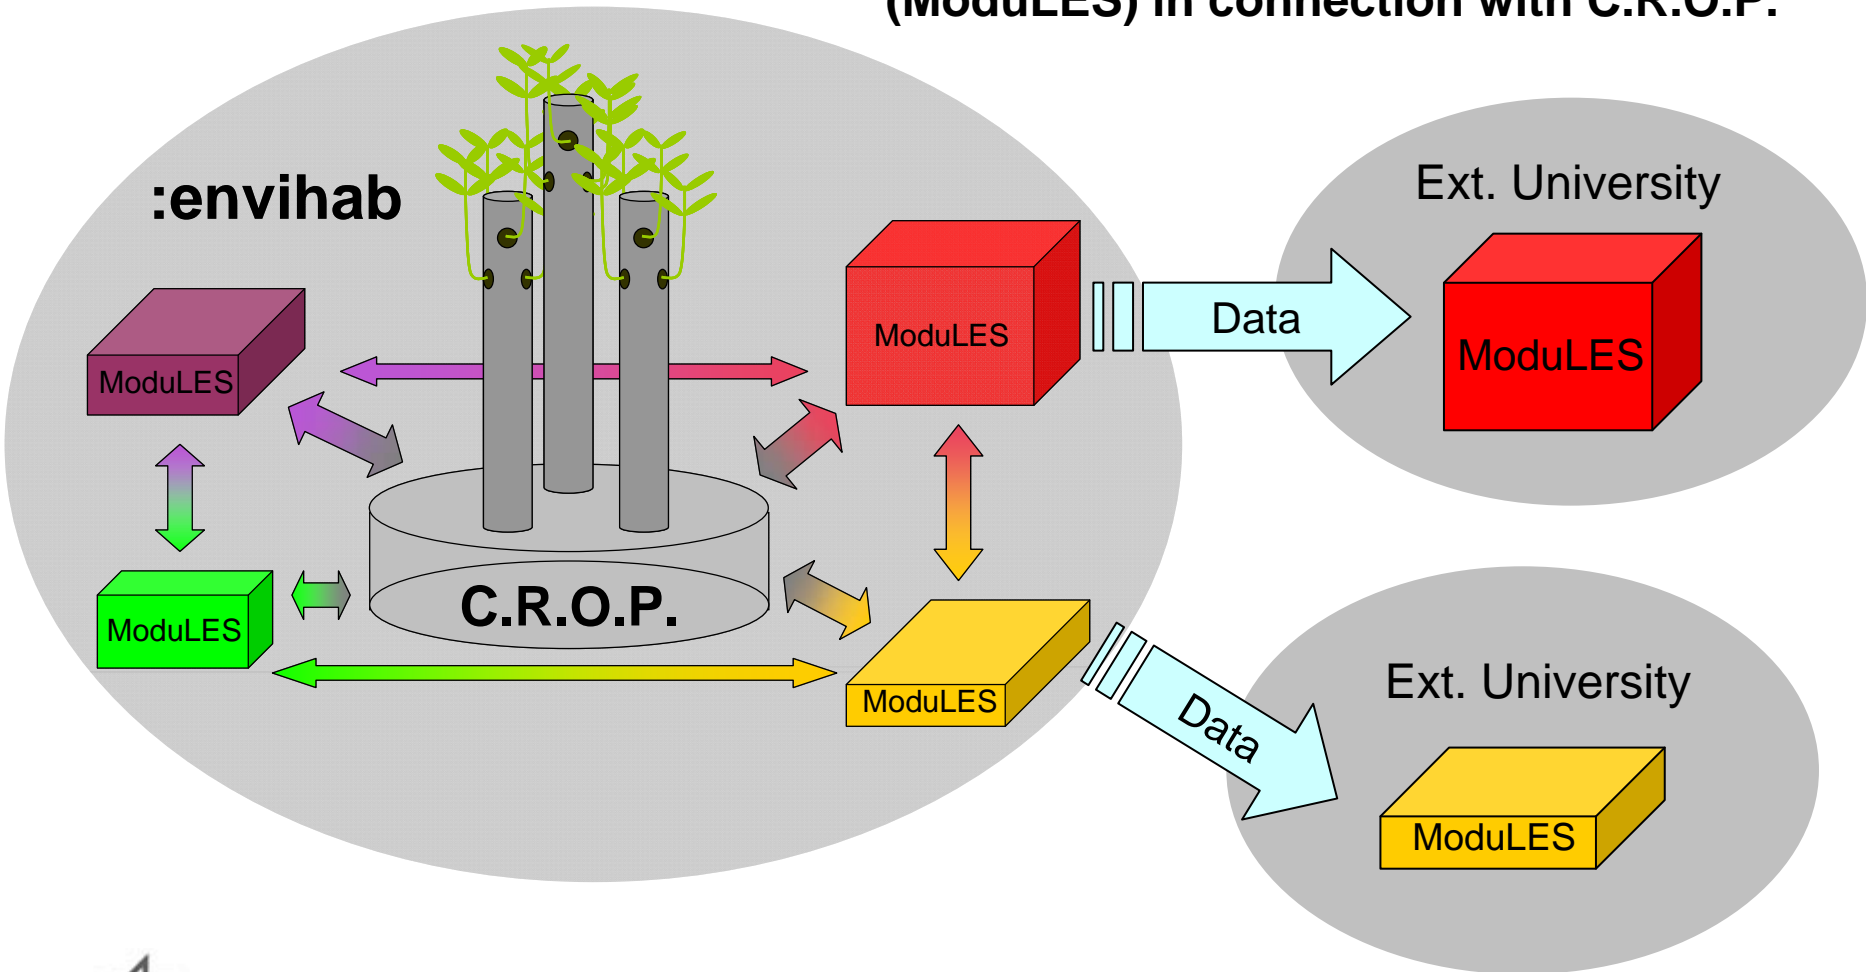

C.R.O.P.

Combined regenerative organic-food production

Jens Hauslage, Kai Waßer, Ralf Anken, Michael Lebert, Ruth Hemmersbach and Rupert Gerzer

Development of an open regenerative life support system with food output on the basis of a national :envihab initiative

Euglena
Chlorella
Wolffia
Moina

Wolffia
Moina
Oreochromis

Capsicum
Triticum
Mycorhizza

C.R.O.P. in :envihab as Hub for LSS

Testing of single life support systems (ModuLES) in connection with C.R.O.P.

DLR Institute for Space Systems in Bremen