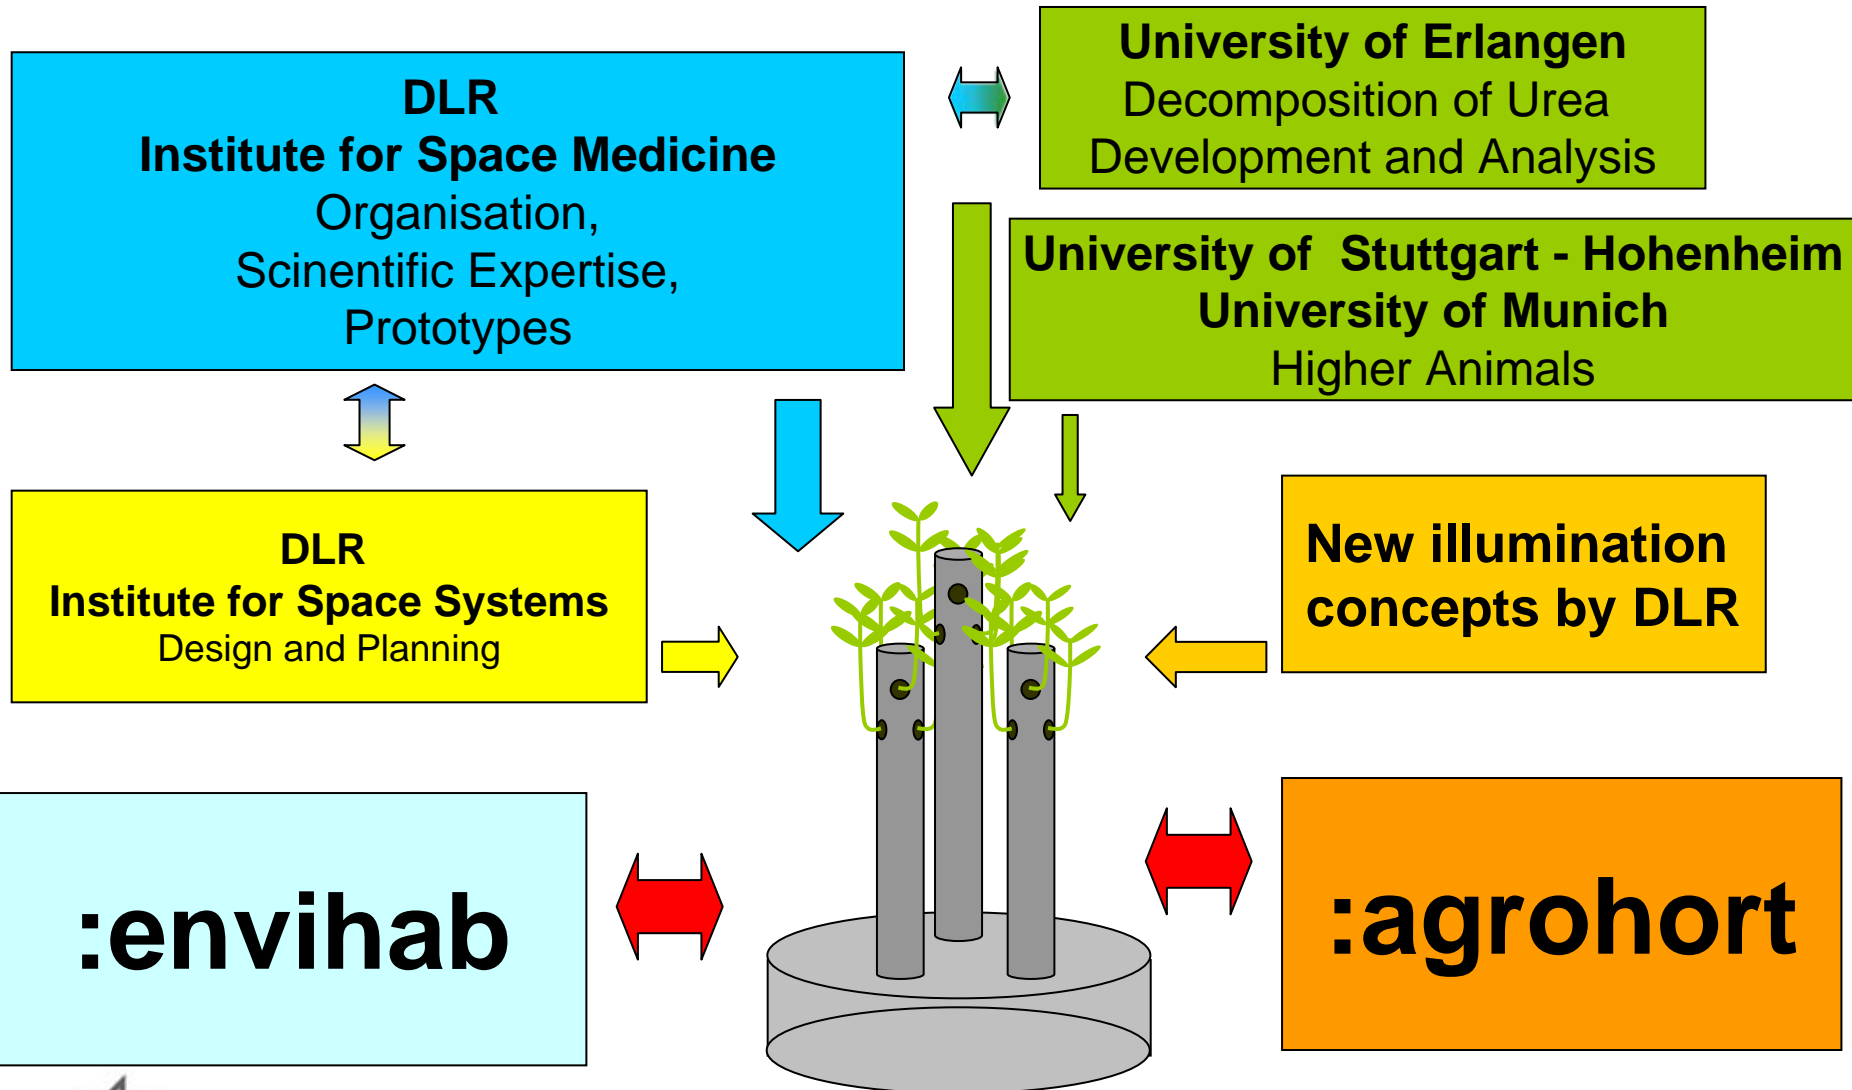

Network and Cooperations