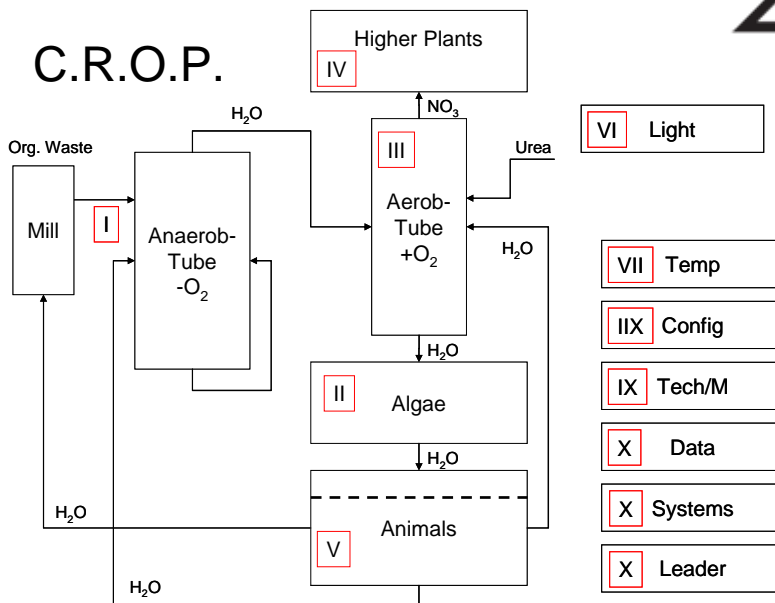

From Seed to Seed. - Our First Results.

25.01.2011

10.03.2011

23.02.2011

29.04.2011

12.12.2010

03.01.2011

Euglena
Chlorella

Euglena
Chlorella
Wolffia
Moina

Wolffia
Moina
Oreochromis

Capsicum
Triticum
Mycorhizza

C.R.O.P. in :envihab as Hub for LSS

Testing of single life support systems (ModuLES) in connection with C.R.O.P.

DLR Institute for Space Systems in Bremen