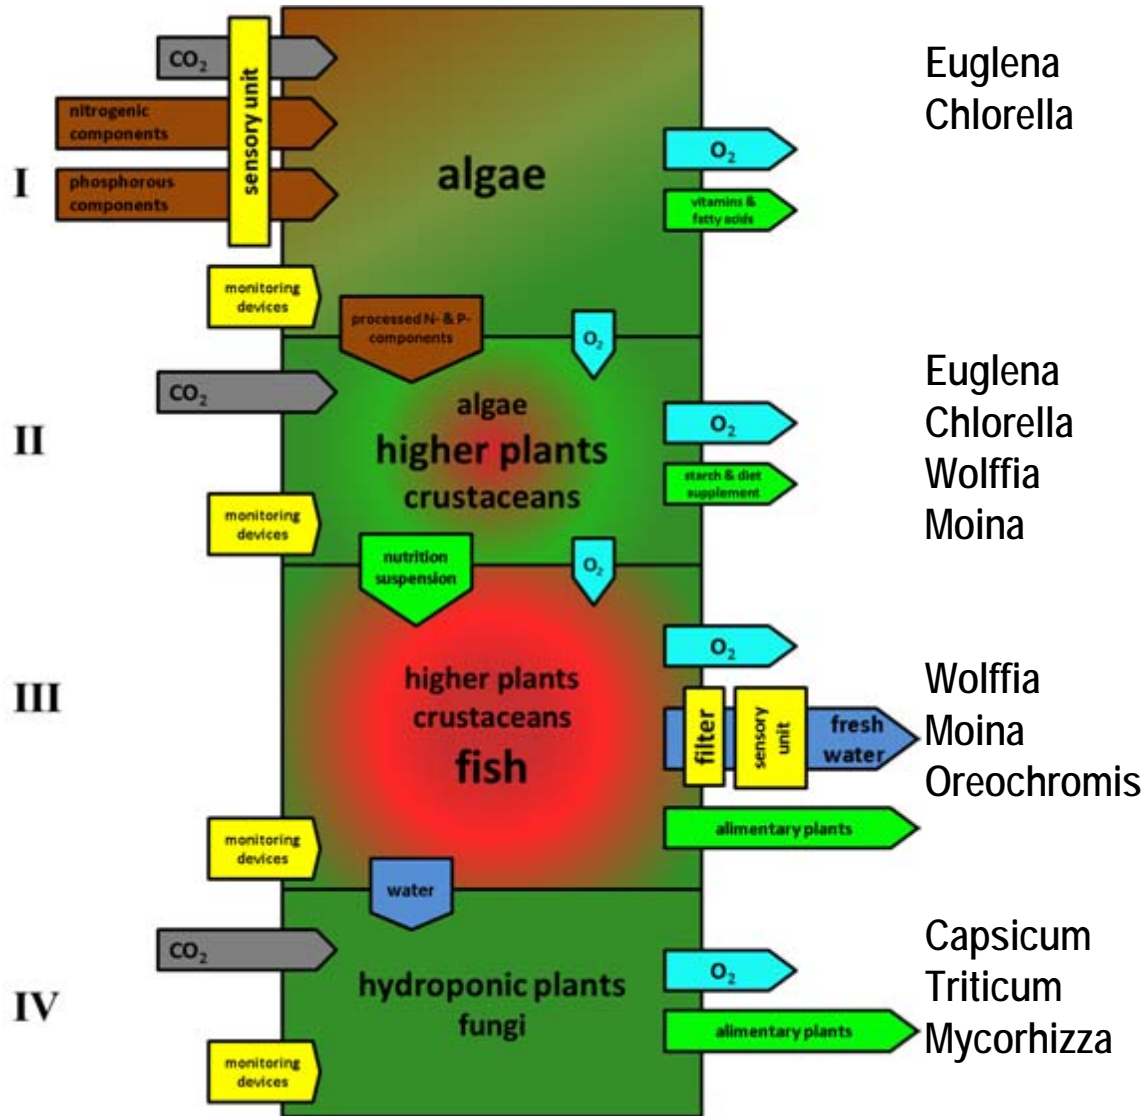

C.R.O.P.

Combined regenerative organic-food production

Jens Hauslage, Kai Waßer, Ralf Anken, Michael Lebert, Ruth Hemmersbach and Rupert Gerzer

Development of an open regenerative life support system with food output on the basis of a national :envihab initiative

Oxygen

„Well being“

Prototype C.R.O.P.

Capsicum annuum

Euglena spec.

Oreochromis spec.

Biomphalaria spec.

Neocaridina spec.

From Seed to Seed. - Our First Results.

25.01.2011

10.03.2011

23.02.2011

29.04.2011

12.12.2010

03.01.2011

Euglena
Chlorella

Euglena
Chlorella
Wolffia
Moina

Wolffia
Moina
Oreochromis

Capsicum
Triticum
Mycorhizza

C.R.O.P. in :envihab as Hub for LSS

Testing of single life support systems (ModuLES) in connection with C.R.O.P.

DLR Institute for Space Systems in Bremen