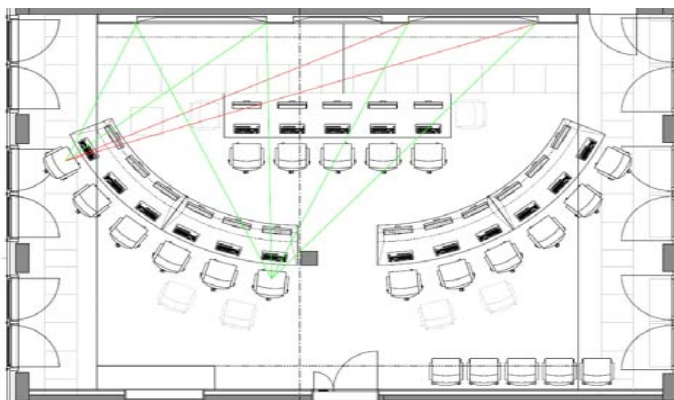

CEF Design Laboratory